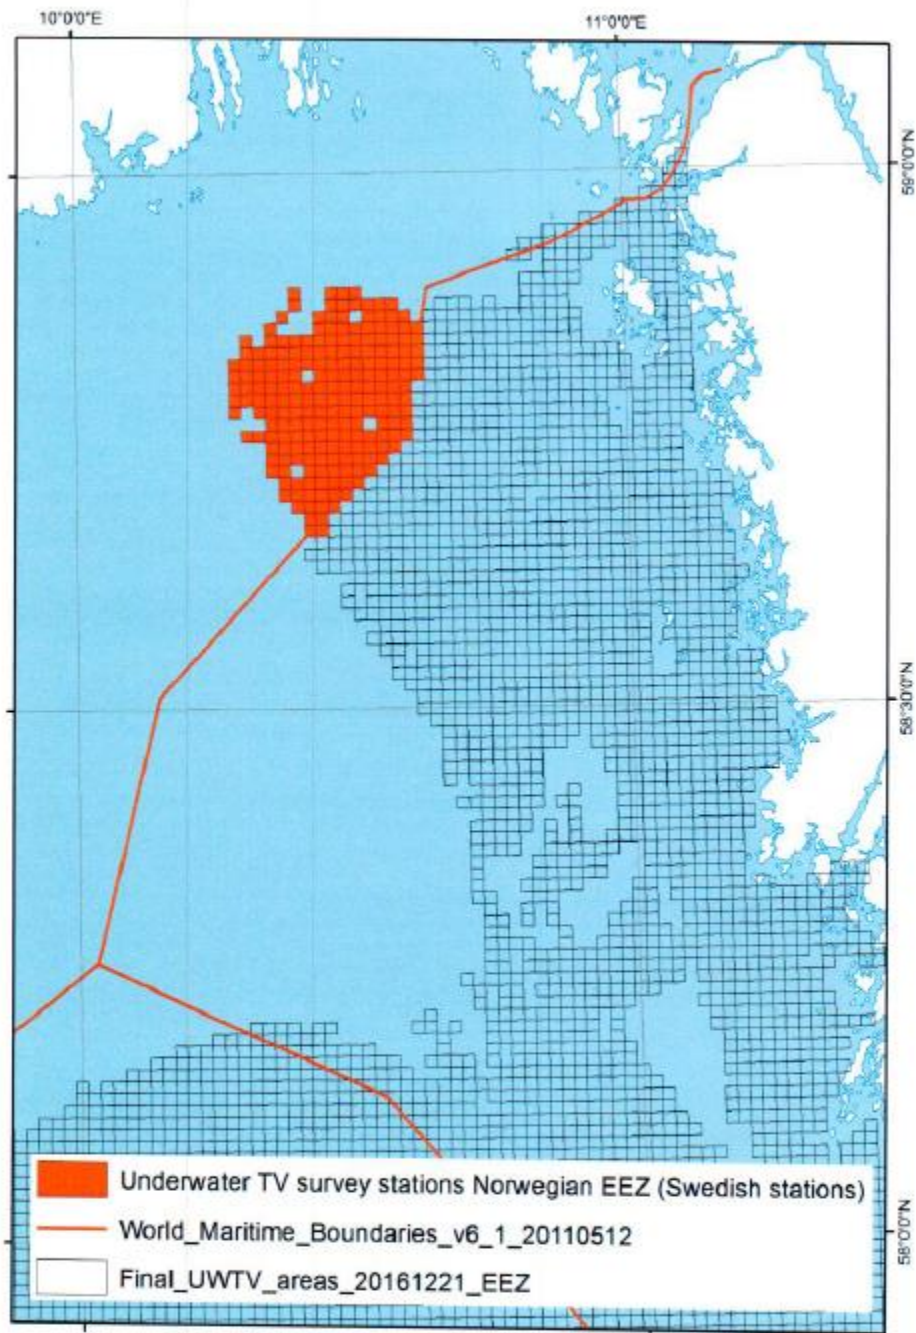

STANDARD FORM A1
Notification for Consent to Conduct Marine Scientific Research

Survey Map for the joint Danish/Swedish TV Monitoring for Norway lobster in 2018: stations in Norwegian EEZ.
Station positions are attached in an Excel file (Station_list_Norway_2018).