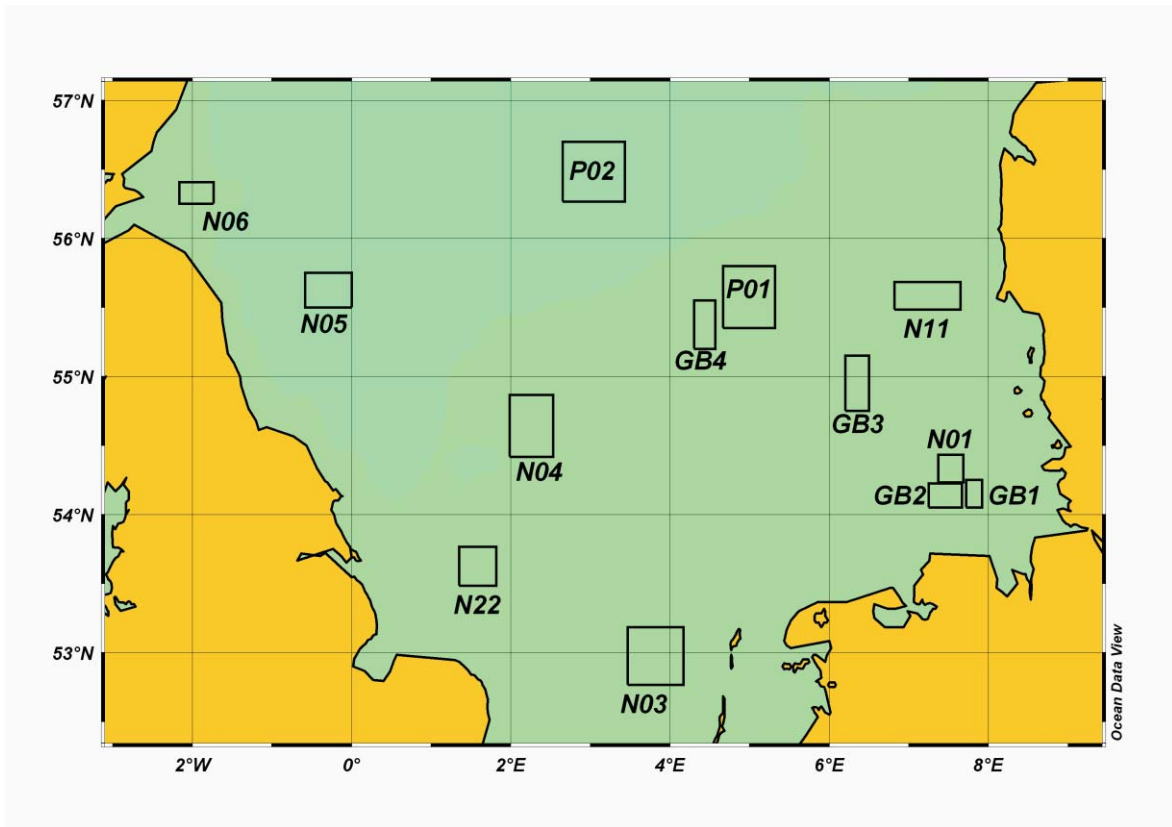

**Fig. 1:** Cruise 367 FRV “Walther Herwig III” from 28.08.to 12.09.2013, Location of sampling sites, North Sea

**Fig 1a:** Cruise 367 FRV “Walther Herwig III” from 28.08. to 12.09.2013, Location of sampling sites, BalticSea